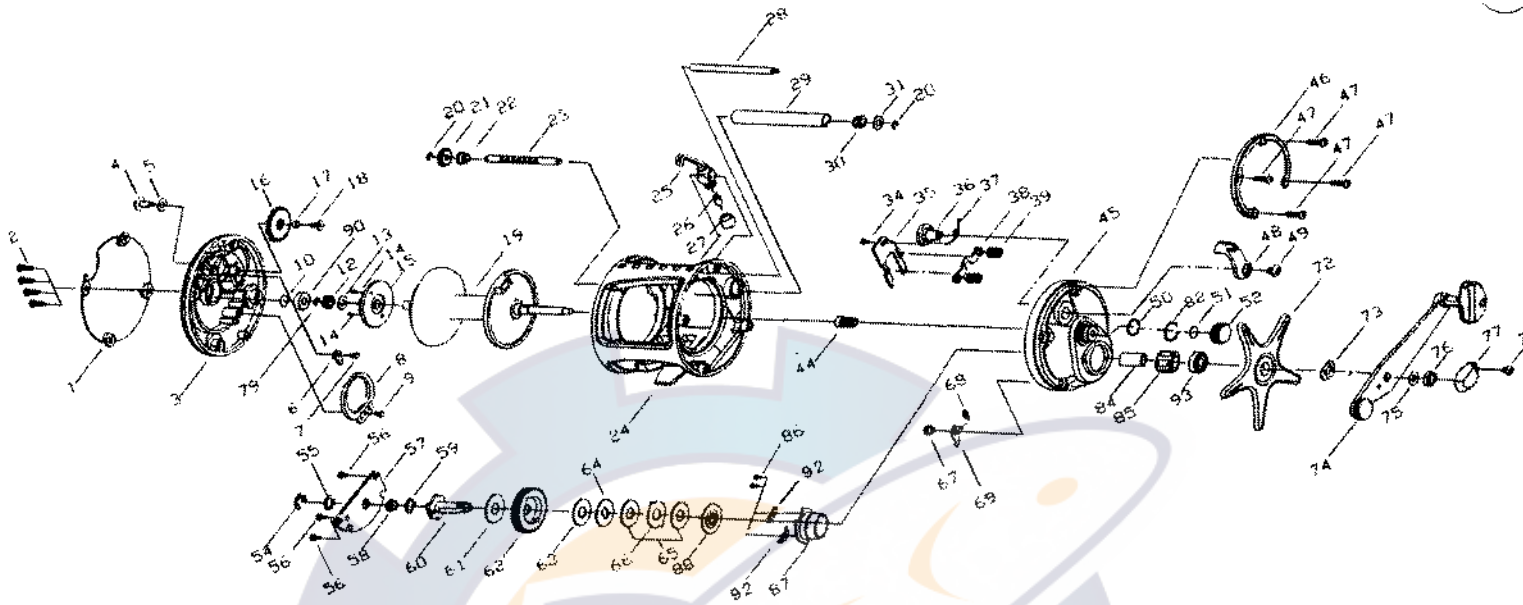

**Daiwa**  
COMMITTED TO TOTAL QUALITY  
CONVENTIONAL REEL

**FIREWOLF 47Hi/57Hi**

Key No.	Parts No.	Parts Name
1	W60-8902	L/S OUTER PLT
2	W60-9101	L/S PLT SCREW
3	W60-9201	L/S PLT
4	W60-9401	CLICK BUTTON
5	W60-0501	CLICK BUTTON WASHER
6	W60-0601	CLICK PAWL
7	W60-0701	CLICK PAWL SCREW
8	W60-0801	CLICK SPRING
9	W60-0901	CLICK SPRING SCREW
10	W60-1001	SPACER A
12	W60-9501	SPOOL GEAR
13	W60-9601	SPOOL WASHER
14	W60-1302	CLICK GEAR SCREW
15	W60-9701	CLICK GEAR
16	W60-9801	IDLE GEAR
17	W60-1601	IDLE GEAR COLLAR
18	W60-9901	IDLE GEAR SCREW
19	W61-7701	SPOOL
20	W61-0201	WORM SHAFT RET A
21	W61-0301	WORM SHAFT GEAR
22	W60-2101	WORM SHAFT BUSH
23	W61-4101	WORM SHAFT
24	W61-8901	FRAME
25	W61-0801	LEVEL WIND
26	W60-2901	LINE GUIDE PAWL
27	W60-3001	PAWL CAP
28	W61-1001	STABILIZER BAR
29	W61-1101	LEVEL WIND GUARD
30	W60-2101	WORM SHAFT COLLAR
31	W61-4301	WORM SHAFT WASHER
34	W61-6401	YOKE PLT SCREW
35	W61-1301	YOKE PLT
36	W60-4001	CLUTCH CAM
37	W60-4101	CLUTCH SPRING
38	W61-1401	YOKE
39	W60-4301	YOKE SPRING
44	W61-1601	PINION GEAR
45	W61-9101	R/S PLT
46	W61-4601	R/S OUTER RING
47	W61-4701	R/S PLT SCREW
48	W61-6701	CLUTCH LEVER
49	W60-5501	CLUTCH LEVER SCREW
50	W60-5601	O RING
51	W60-1001	SPACER B
52	W61-2401	CAST CONTROL CAP
54	W60-6101	DRIVE SHAFT RET
55	W60-3402	HOLD PLT WASHER